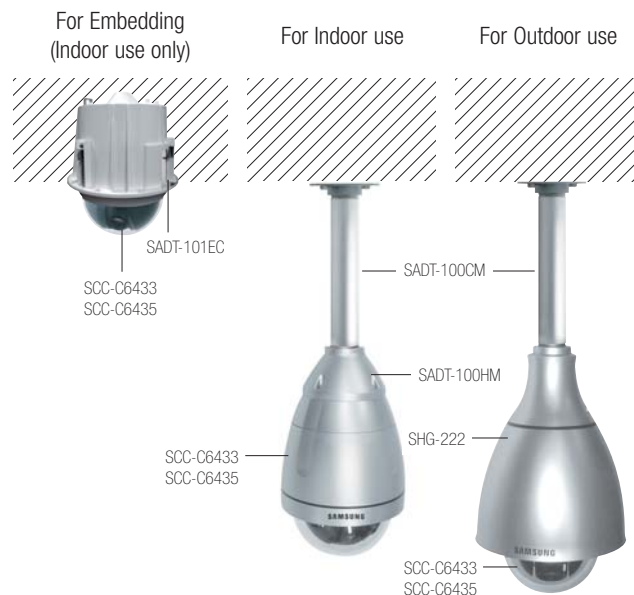

Dimensions (unit:mm)

Specifications

Model	SCC-C6433(P)	SCC-C6435(P)	
Camera Type	Color		
Image	Device	1/4" Super HAD CCD	1/4" Ex-View HAD CCD
	Effective Pixels	NTSC 768(H) x 494(V) PAL 752(H) x 582(V)	768(H) x 494(V) 752(H) x 582(V)
Minimum Scene Illumination	Color	0.6 Lux(15IRE,Sens-up Off) 0.002 Lux(15IRE, Sens-up 256x)	0.3 Lux(15IRE,Sens-up Off) 0.001 Lux(15IRE, Sens-up 256x)
	B/W	0.06 Lux(15IRE,Sens-up Off) 0.0002 Lux(15IRE, Sens-up 256x)	0.03 Lux(15IRE,Sens-up Off) 0.0001 Lux(15IRE, Sens-up 256x)
PAN/TILT	Speed	Manual Pan	0.1~180°/sec
		Preset Pan	400°/sec
	Range	Manual Tilt	0.1~90°/sec
		Preset Tilt	200°/sec
Range	Panning	0~360° (Endless)	
	Tilting	0~180°	
Number of Auto PAN		4	
Number of Preset		128	
Number of Pattern		3	
Functions	Number of Privacy Zone		16
	Day & Night		Color/BW/Auto (Moving Filter)
	Line Lock		INT/Line Lock
	White Balance		ATW1/ATW2/AWC/MANUAL
	D-Zoom		Yes (~16x)
	High Speed Shutter		Yes (OFF ~ 1/10K)
	Motion Detection		Yes
	Sens Up		Yes (2x ~ 256x)
	Camera ID		Max 20 Character
	Remote Control		RS485(Half&Full Duplex)/RS422
Alarm	Input	8	
	Output	3(Open Collector 1 relay)	
Wide Dynamic Range		N/A	Yes
Horizontal Resolution		540(Color)/570(BW) TV Lines	
Video Output		VBS 1.0Vp-p	
S/N Ratio		About 50 dB	
Lens	Focal Length	3.55 ~ 113mm	
	Zoom Ratio	32x Optical	
	Aperture Ratio	F1.69(W)/F4.17(T)	
	Viewing Angle	Tele	1.78°(H) x 1.34°(V)
Wide		56.41°(H) x 43.01°(V)	
Operating Temperature		-10°C ~ + 50°C	
Operating Humidity		Less than 90%	
Power Requirement		NTSC : AC24 V, 60Hz / PAL : AC24 V, 50Hz	
Power Consumption		19W	20W
LED Indicator		Yes	
Dimensions		177(φ) X 233.5(H)mm	
Weight		2400g	
Color		Silver	

I Housing Installation Guide

Ceiling Installation

Pole Installation

Pole (1.5" NPT) Installation

Wall Installation

Corner Installation